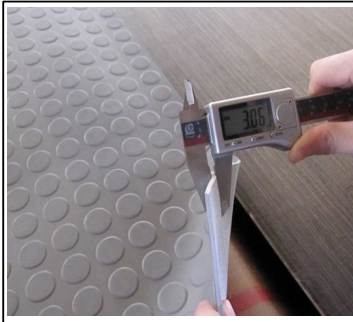

5) Stud / Round Button Rubber Mat

Color	Black, Grey, Red, Green, Blue, Brown		
Size	3~8mm thick	0.5~1.6m width	1~30m length
Back Surface	Smooth or cloth wove		
Top Surface	Stud or Round Button