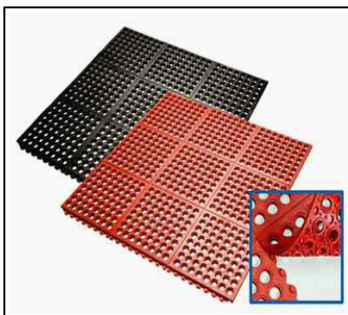

4) Anti Fatigue Floor 04

Color	Black, Red		
Size	12mm thick	914mm width	914mm length
Weight	5.4 kg/pc		
Qty/20' container '	2100 pcs per one 20' container