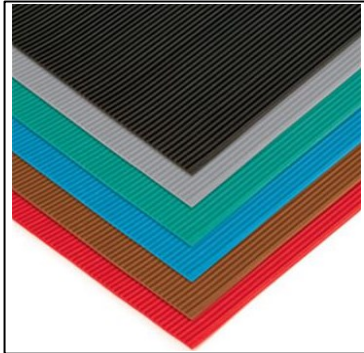

1) Fine Ribbed Rubber Mat

Color	Black, Red, White, Green, Blue		
Size	3~8mm thick	0.5~2m width	1~30m length
Back Surface	Smooth or cloth wove		
Top Surface