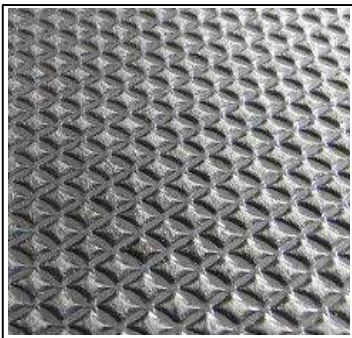

7) Small Diamond Rubber Mat

Color	Black, Grey, Red, Green, Blue		
Size	3~8mm thick	0.5~1.2m width	1~30m length
Back Surface	Smooth or cloth wove		
Top Surface	Small Diamond