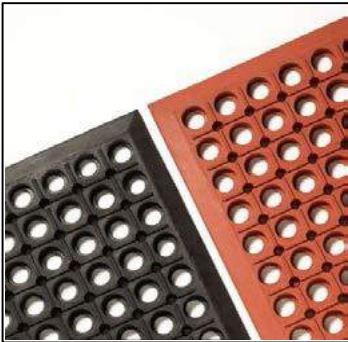

1) Anti Fatigue Floor 01

Color	Black, Red		
Size	12mm thick	914mm width	1524mm length
Weight	8.4KG/piece, 1600pieces/20ft container		
Qty/20' container	1600 pcs per one 20' container