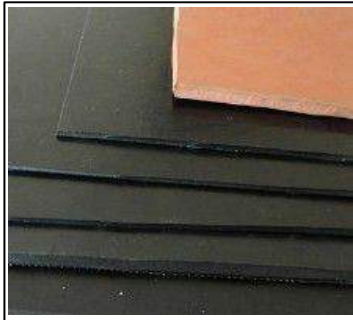

الشركة السعودية لمنتجات المطاط
SAUDI RUBBER PRODUCTS CO.

High Quality Rubber Sheet

Range of Industrial Products

1) SBR Rubber Sheet

Color	Black, Green, Red, White, Grey, Blue		
Size	1~50mm thick	0.1~2.1m width	1~30m length
Hardness	55+/-5 ShoreA, 65+/-5 ShoreA, 75+/-5 ShoreA		
Tensile Strength /Elongation	Min. 2MPA, Min. 150%		
Temperature range	-50°C to 110 °C		
Surface	Smooth or cloth wave		

2) CR Rubber Sheet

Color	Black, Red, White, Green, Blue		
Size	1~50mm thick	0.1~2.1m width	1~30m length
Hardness	55+/-5 ShoreA, 65+/-5 ShoreA, 75+/-5 ShoreA		
Tensile Strength /Elongation	Min. 3MPA, Min. 200%		
Temperature range	-35°C to 125 °C		
Surface	Smooth or cloth wave		

4) Checker Rubber Mat

Color	Black, Green, Red, Grey		
Size	3~8mm thick	0.5~1.6m width	1~30m length
Back Surface	Smooth or cloth wove		
Top Surface	Five Bars		

5) Stud / Round Button Rubber Mat

Color	Black, Grey, Red, Green, Blue, Brown		
Size	3~8mm thick	0.5~1.6m width	1~30m length
Back Surface	Smooth or cloth wove		
Top Surface	Stud or Round Button		

6) Cow Mats

Color	Black		
Size	30 mm thick	1.21m width	1.81m length
Back Surface	Big Ribbed		
Top Surface	Dimple Pattern		
Insertion	no		

7) Rhombus cow mat

Color	Black		
Size	17mm thick	1.22m width	1.83m length
Back Surface	Smooth		
Top Surface	Rhombus diamond Shape		
Insertion	no		