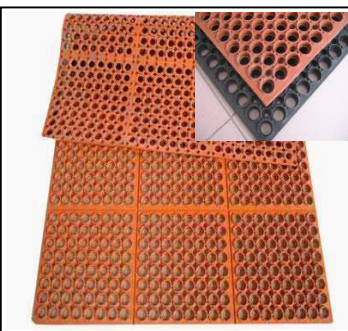

5) Anti Fatigue Floor 05

Color	Black, Red		
Size	22mm thick	900mm width	1500mm length
Weight	14 kg/pc		
Qty/20' container	770 pcs per one 20' container